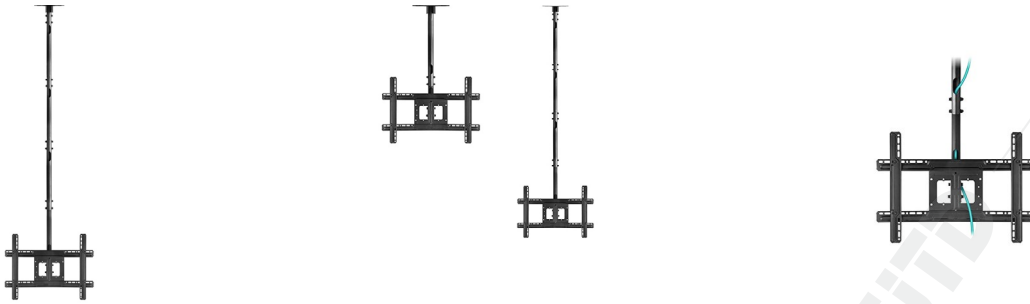

VESA Attachment/ 32"/ 65" Inch/ Stand Version

Indoor Stand GNAGE Series

VESA Attachment/ 27"/ 75" inch/ Stand Version Adjustable Height and inclinable 90° 180°

MONITOR TOUCH

OPEN FRAME TOUCH

MONITOR

OPEN FRAME

Indoor Hanging Brackets BITION Series

32" / 75" / Hang from the ceiling the monitor / Pole Extendable up to 4 Meter length

Indoor Whiteboard Stand LAVAB Series

Indoor Adjustable Height Whiteboard Stand / VESA Attachment 55/100 Inch