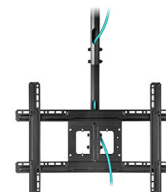

Display & Digital Signage Solutions

World Trade Display reserves the right to change or update, without notice, any information contained herein; to change, without notice, the design, construction, materials, processing or specifications of any products; and to discontinue or limit production or distribution of any products. WTD, World Trade Display it's a registered trademarks of World Trade Display Srl. All other trademarks are the property of their respective owners. Copyright World Trade Display Srl. All rights reserved.