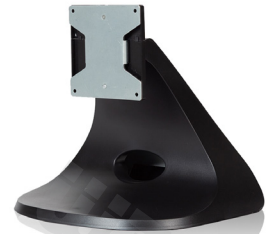

## Indoor Stand DESK Series

VESA Attachment/ 7"/ 27" Inch/ Desk Version

## Indoor Stand DESK2 Series

VESA Attachment/ 75-100/ Desktop Version/ Adjustable inclination 90°-180°

## Indoor Stand TEN Series

VESA Attachment/ 7"/ 27" Inch/ Stand Version

## Indoor Stand YEN Series

VESA Attachment/ 32"/ 65" Inch/ Stand Version/ Back Cable Port Connections Bottom Side