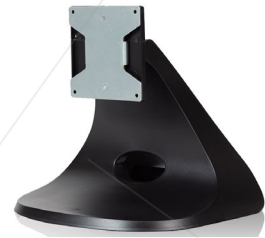

Indoor Stand BOX Series

VESA Attachment/ 7"/ 23,8" Inch/ VESA 7,5x7,5 - 10x10/ Desk Version

Indoor Stand ALEP Series

VESA Attachment/ 7"/ 27" Inch/ VESA 7,5x7,5 - 10x10/ Desk Version

Indoor Stand DESK Series

VESA Attachment/ 75-100/ Desktop Version/ Adjustable inclination 90°-180°

Indoor Stand TEN Series

VESA Attachment/ 7"/ 27" Inch/ Stand Version

MONITOR TOUCH

OPEN FRAME TOUCH

MONITOR

OPEN FRAME

TOUCH SCREEN

Indoor Stand YEN Series

VESA Attachment/ 32"/ 65" Inch/ Stand Version/ Back Cable Port Connections Bottom Side

Indoor Stand EGAN Series

VESA Attachment/ 32"/ 65" Inch/ Stand Version

Indoor Stand PLUS Series

Indoor Hanging Brackets BITION Series

32" / 75" / Hang from the ceiling the monitor / Pole Extendable up to 4 Meter length

Indoor Whiteboard Stand LAVAB Series

Indoor Adjustable Height Whiteboard Stand / VESA Attachment 55/100 Inch