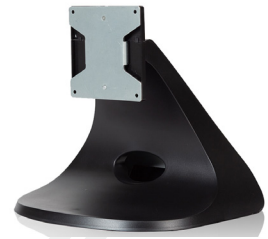

Indoor Stand DESK Series

VESA Attachment/ 7"/ 27" Inch/ Desk Version

Indoor Stand DESK2 Series

VESA Attachment/ 75-100/ Desktop Version/ Adjustable inclination 90°-180°

Indoor Stand TEN Series

VESA Attachment/ 7"/ 27" Inch/ Stand Version

Indoor Stand YEN Series

VESA Attachment/ 32"/ 65" Inch/ Stand Version/ Back Cable Port Connections Bottom Side

Display & Digital Signage Solutions

World Trade Display reserves the right to change or update, without notice, any information contained herein; to change, without notice, the design, construction, materials, processing or specifications of any products; and to discontinue or limit production or distribution of any products. WTD, World Trade Display it's a registered trademarks of World Trade Display Srl. All other trademarks are the property of their respective owners. Copyright World Trade Display Srl. All rights reserved.

Indoor Stand EGAN Series

VESA Attachment/ 32"/ 65" Inch/ Stand Version

Indoor Stand PLUS Series

VESA Attachment/ 32"/ 65" Inch/ Stand Version

Indoor Stand GNAGE Series

VESA Attachment/ 27"/ 75" inch/ Stand Version Adjustable Height and inclinable 90° 180°

Indoor Hanging Brackets BITION Series

32"/ 75" / Hang from the ceiling the monitor/ Pole Extendable up to 4 Meter length

MONITOR TOUCH

OPEN FRAME TOUCH

MONITOR

OPEN FRAME

TOUCH SCREEN

TOUCH TABLE